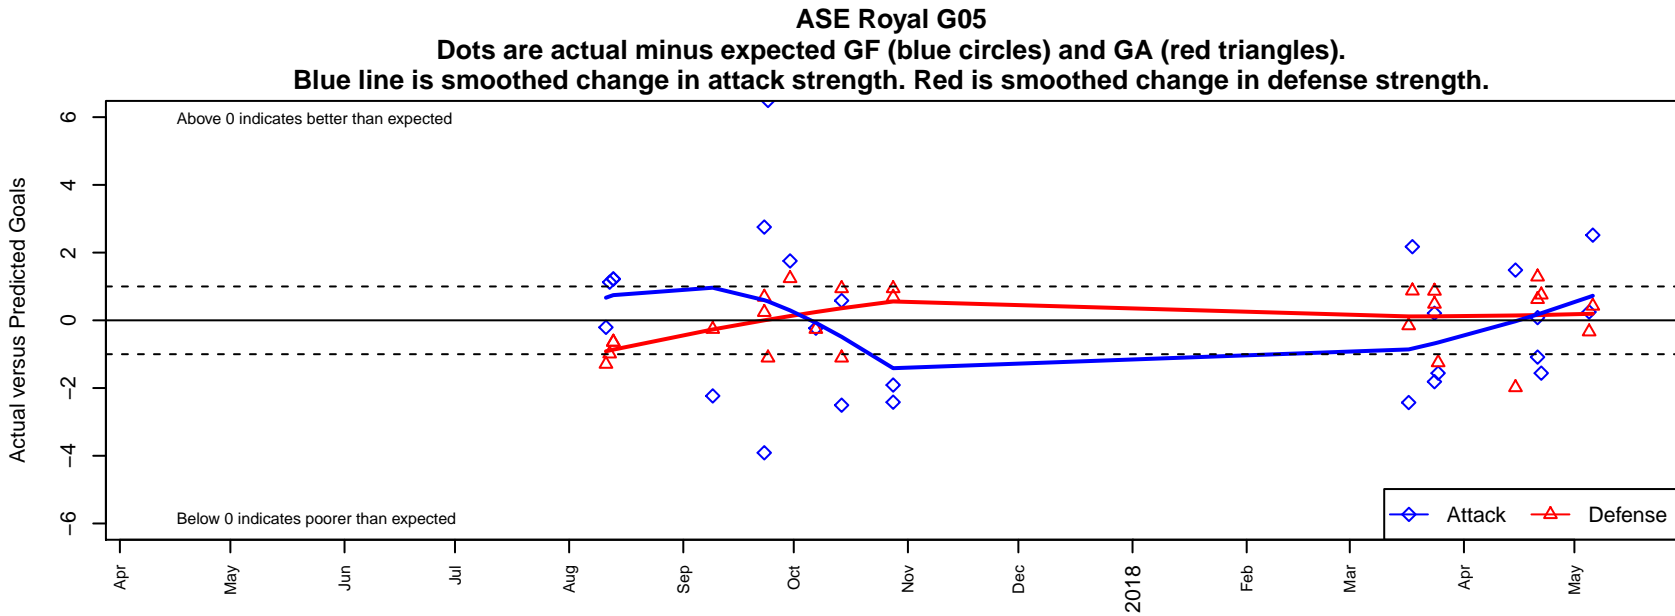

# ASE Royal G05

Academy of Soccer Excellence  
 Pasco, WA  
 G05 total strength=979  
 attack=2.69 defense=1.29  
 fall league = PSPL Copa 1 – East U13  
 spr league = Spr PSPL EWA – '05 Classic 1 – I  
 notes= Safranski 2017

**attack and defense variance (black dot)  
relative to other teams  
and top 10 in region**

**attack and defense rating  
relative to others at age  
and all opponents in last 13 months**

**Performance relative to 13 month average**