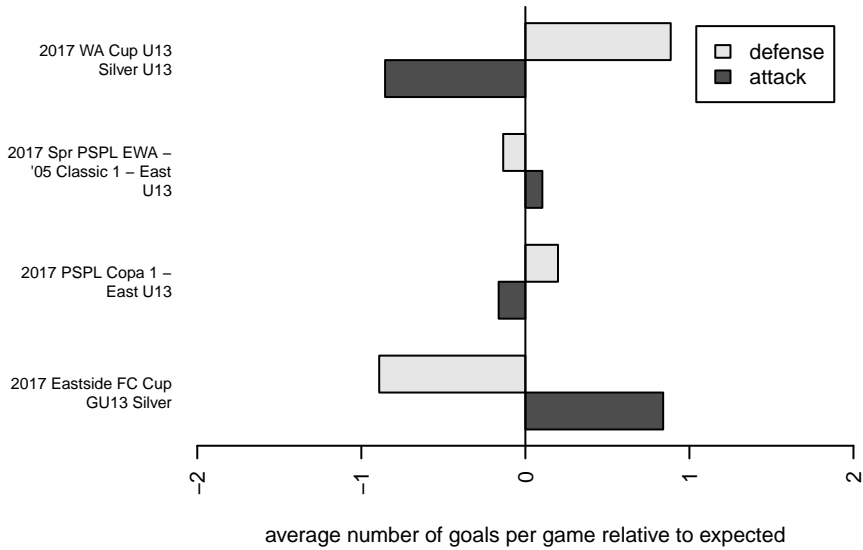

**attack and defense variance (black dot)  
relative to other teams  
and top 10 in region**

**attack and defense rating  
relative to others at age  
and all opponents in last 13 months**

**Performance relative to 13 month average**