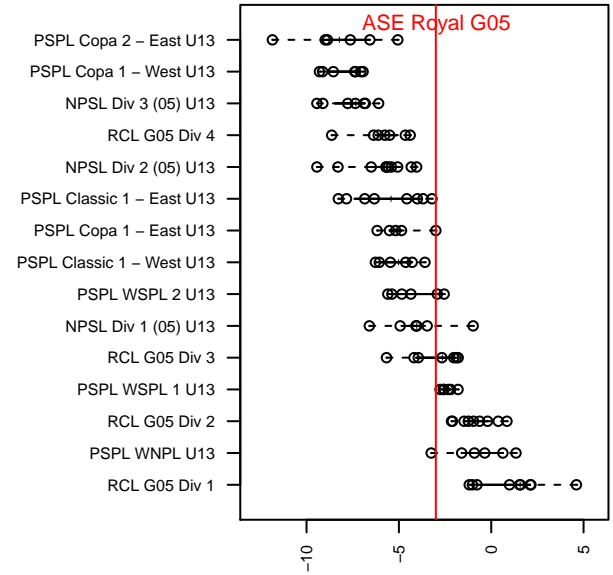

# ASE Royal G05

Academy of Soccer Excellence  
 Pasco, WA  
 G05 total strength=979  
 attack=2.69 defense=1.29  
 fall league = PSPL Copa 1 – East U13  
 spr league = Spr PSPL EWA – '05 Classic 1 – I  
 notes= Safranski 2017

alt names used:  
 ASE Royal 05–Safranski  
 ASE Safranski 05  
 ASE Royal 05–Safranski  
 ASE SAFRANSKI (WA)

Venues played:  
 2017 Eastside FC Cup GU13 Silver  
 2017 PSPL Copa 1 – East U13  
 2017 Spr PSPL EWA – '05 Classic 1 – East U1  
 2017 WA Cup U13 Silver U13

**attack and defense variance (black dot)  
relative to other teams  
and top 10 in region**

**attack and defense rating  
relative to others at age  
and all opponents in last 13 months**

**Performance relative to 13 month average**