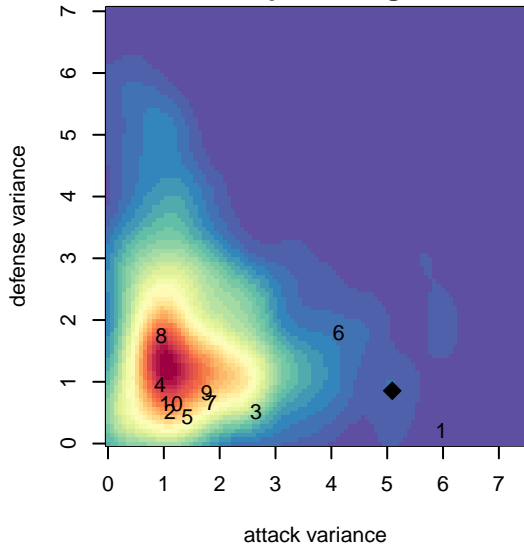

# ASE Royal G05

Academy of Soccer Excellence  
 Pasco, WA  
 G05 total strength=979  
 attack=2.69 defense=1.29  
 fall league = PSPL Copa 1 – East U13  
 spr league = Spr PSPL EWA – '05 Classic 1 – I  
 notes= Safranski 2017

**attack and defense variance (black dot)  
relative to other teams  
and top 10 in region**

**attack and defense rating  
relative to others at age  
and all opponents in last 13 months**

**Performance relative to 13 month average**