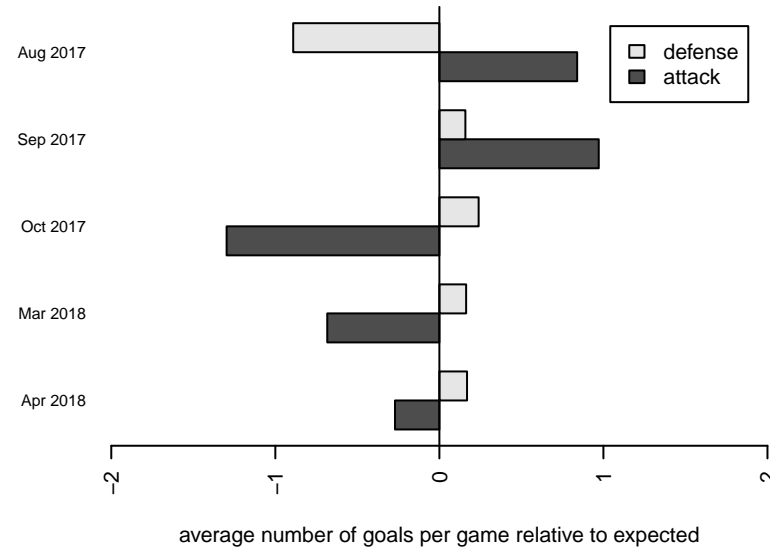

Performance relative to 13 month average